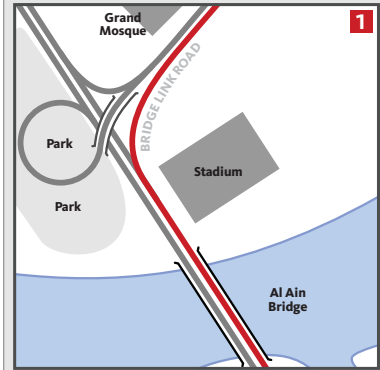

**AL AIN BRIDGE APPROACH**

**AL AIN BRIDGE EXIT**

**NOTES**

Cross the Al Ain Bridge in the right hand lane. Take the first exit after the bridge and follow signs for the Eastern Ring Road.

**AL SAADA STREET (19<sup>th</sup>) JUNCTION**

**NOTES**

On the Eastern Ring Road (which becomes Al Salam Street), follow signs for Al Saada Street. Exit on the sliproad before the flyover and turn left beneath the bridge onto Al Saada. ADMC is located 200 m on the right and is signposted.