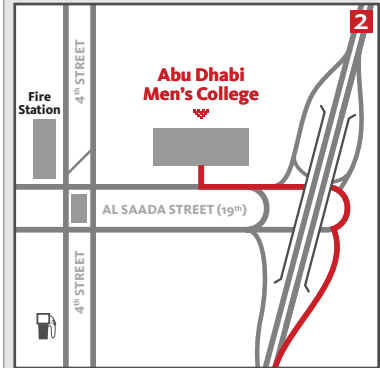

**AL AIN BRIDGE APPROACH**

**AL AIN BRIDGE EXIT**

**NOTES**

Cross the Al Ain Bridge in the right hand lane. Take the first exit after the bridge and follow signs for the Eastern Ring Road.

**AL SAADA STREET (19<sup>th</sup>) JUNCTION**

**NOTES**

On the Eastern Ring Road (which becomes Al Salam Street), follow signs for Al Saada Street. Exit on the sliproad before the flyover and turn left beneath the bridge onto Al Saada. ADMC is located 200 m on the right and is signposted.