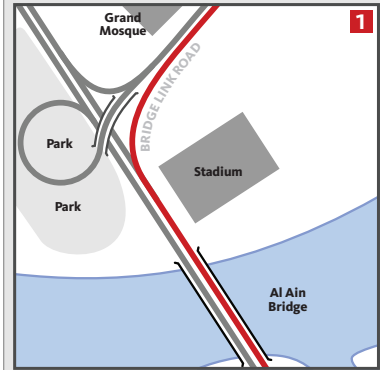

ABU DHABI WOMEN'S COLLEGE HIGHER COLLEGES OF TECHNOLOGY

PO BOX: 41012 TEL: (02) 641 3839 FAX: (02) 641 3456

AL AIN BRIDGE APPROACH

AL AIN BRIDGE EXIT

NOTES

Cross the Al Ain Bridge in the right hand lane. Take the first exit after the bridge and follow signs for the Eastern Ring Road.

LOCATING ADWC ON 11TH STREET

NOTES

From the Eastern Ring Road, turn left onto 11th Street. Cross the traffic signals at 6th Street and turn right at 4th Street. Take the first road on the right, past Mini World. The entrance to ADWC is 200 m on the left, adjacent to Islamiya English School. ADWC is signposted at the school and at the turn on 4th Street.