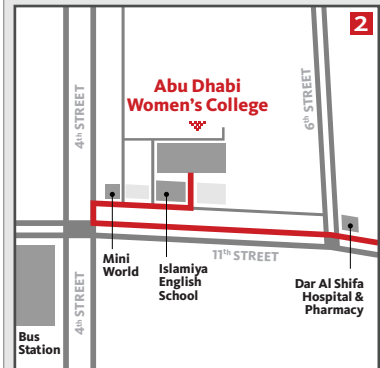

ABU DHABI WOMEN'S COLLEGE HIGHER COLLEGES OF TECHNOLOGY

PO BOX: 41012 TEL: (02) 641 3839 FAX: (02) 641 3456

AL AIN BRIDGE APPROACH

AL AIN BRIDGE EXIT

NOTES

Cross the Al Ain Bridge in the right hand lane. Take the first exit after the bridge and follow signs for the Eastern Ring Road.

LOCATING ADWC ON 11TH STREET

NOTES

From the Eastern Ring Road, turn left onto 11th Street. Cross the traffic signals at 6th Street and turn right at 4th Street. Take the first road on the right, past Mini World. The entrance to ADWC is 200 m on the left, adjacent to Islamiya English School. ADWC is signposted at the school and at the turn on 4th Street.